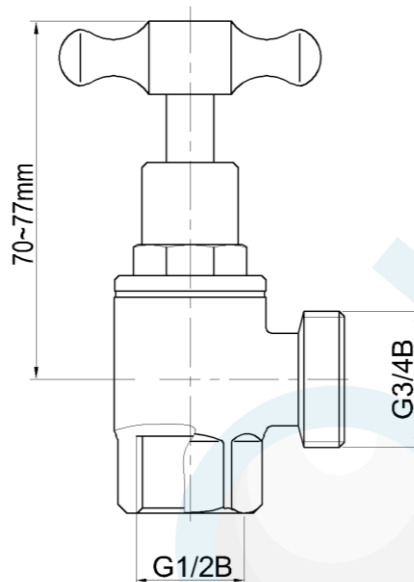

T HEAD WASHING MACHINE COCK 1/2"x3/4" TH CP

Product Code : 60380

Brand Name: **elson**

Product Specificatio

- Complies with AS/NZS 3718, Watermark Licence Number: WMKA 02498
- Material: DR Brass, Complies with AS 2345
- Threads: Complies with AS ISO 7.1, AS ISO 7.2 and AS 1722.2
- End Connectors: Complies with AS 3688
- Suitable for Potable Water, Complies with AS/NZS 4020
- Maximum Working Temperature: 80°C
- Maximum Working Pressure: 1300 KPa
- Flow Rate at pressure 250Kpa: 61L/Min

Additional Feature

- **Double O-ring Seal**

Elson Australasia Pty Ltd

Tel: 02 9625 7899 Fax: 02 9625 7855

Website: www.elson.net.au E-mail: sales@elson.net.au

Version 2.0

Aug. 2020